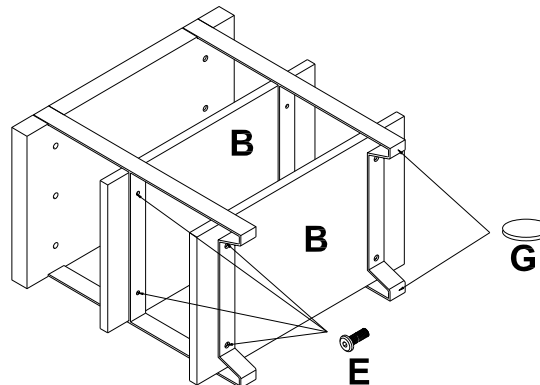

TIGHTEN ALL BOLTS FIRMLY AT THIS TIME.

CARE

Clean with mild soap and wipe dry.

REPLACEMENT PARTS

Please do not contact the company you purchased from as we can help you faster.

Order replacement parts and hardware at "alaterrefurniture.com"